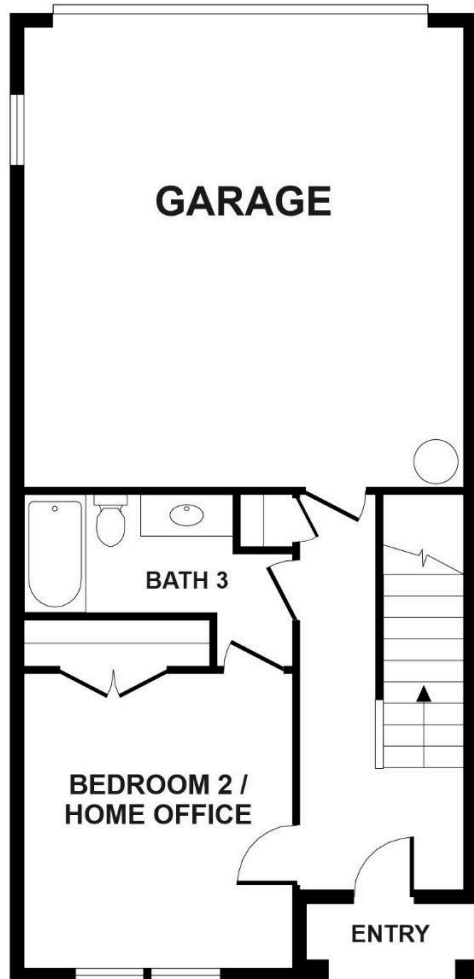

Minerva Village Townhomes

313 Moshe Feder Way | La Vergne, TN

2,156 Square Feet | 5 Beds | 3.5 Baths | 2 Car Garage

FIRST FLOOR

SECOND FLOOR

THIRD FLOOR