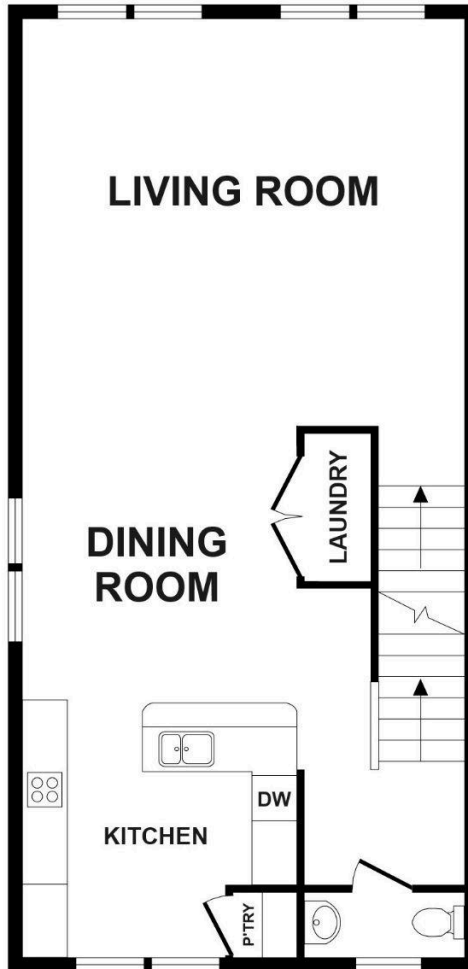

Minerva Village Townhomes

313 Moshe Feder Way | La Vergne, TN

2,156 Square Feet | 5 Beds | 3.5 Baths | 2 Car Garage

FIRST FLOOR

SECOND FLOOR

THIRD FLOOR